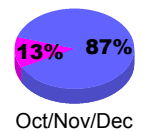

Gender Comparison 2012-2013

Jan/Feb/Mar

Male

Female