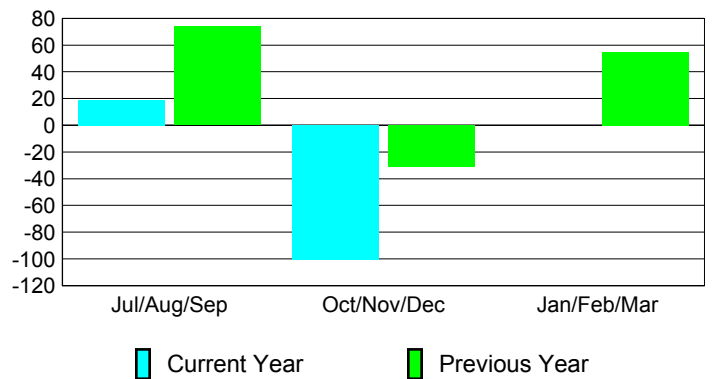

Gender Comparison 2012-2013

Jan/Feb/Mar

Male

Female