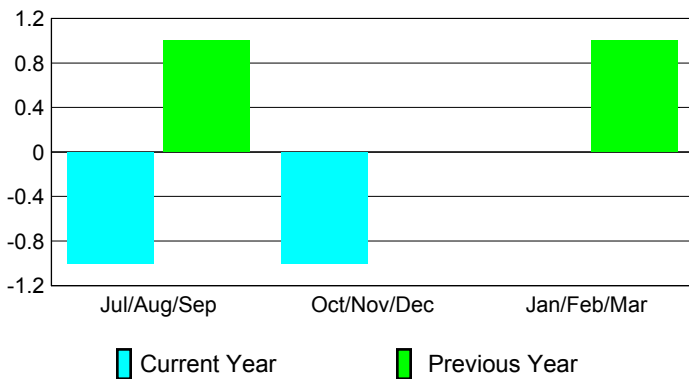

2012-2013 GMT Reports for District (or Undistricted) **District 330 B**

GMT: **Shinobu Goto**

Location: **JAPAN**

GMT CA: **5**

CLUBS

Club Results 2012-2013

Clubs 2011-2012

Month	New Club Goal	Actual New Clubs	Actual Dropped Clubs	Gain/Loss of Clubs	Gain/Loss of Clubs
Jul/Aug/Sep	1	1	-2	-1	1
Oct/Nov/Dec	0	0	-1	-1	0
Jan/Feb/Mar	1	1	-3	-2	2
Totals	2	1	-3	-2	2

Club Results 2012-2013

Goal, New, Dropped, Gain/Loss

Comparison of Club Gain/Loss

Current Year Compared to the Previous Year

YTD Status Quo Clubs 2012-2013

Status Quo Clubs Compared to Status Quo Members

MEMBERSHIP

Membership Results 2012-2013

Membership 2011-2012

Month	Net Memb Goal	Actual New Memb	Actual Dropped Memb	Gain/Loss of Memb	Gain/Loss of Memb
Jul/Aug/Sep	100	198	-179	19	74
Oct/Nov/Dec	-30	30	-131	-101	-31
Jan/Feb/Mar	75	75	-310	-82	98
Totals	145	228	-310	-82	98

Membership Results 2012-2013

Goal, New, Dropped, Gain/Loss

Comparison of Membership Gain/Loss

Current Year Compared to the Previous Year

Gender Comparison 2012-2013

Jan/Feb/Mar

Male

Female